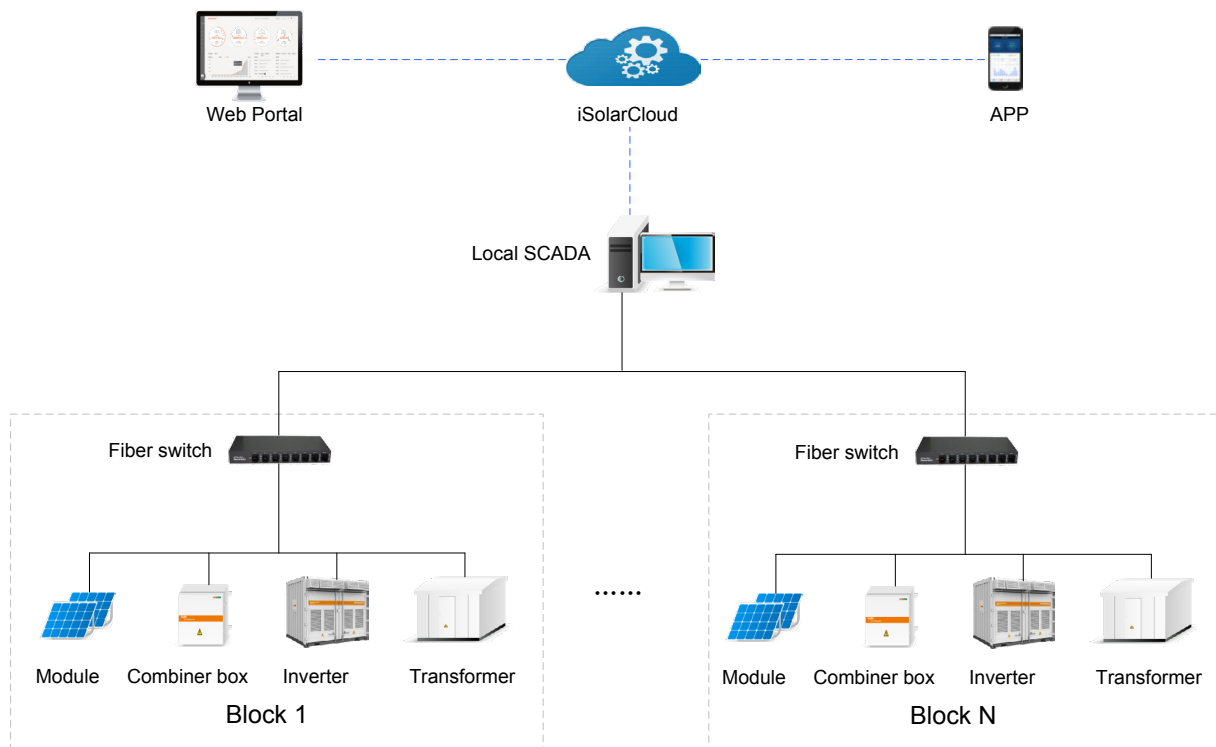

iSolarCloud

Operation and maintenance platform

Flexible and Friendly

- Centralized PV plant management, low O&M cost
- User-defined performance views, full plant supervision via multi-dimensional analysis
- Flexible data access, Web portal & APP

Simple and Efficient

- Simple Network infrastructure, fast platform deployment
- Real time fault analysis and report, quick trouble shooting

Safe and Reliable

- Hierarchical access management
- Redundant data storage over the lifecycle of your plants

iSolarCloud Features

- Group KPI indicators management
- Plant KPI indicators management
- Plant GIS(Geographic Information System)
- Group level & Plant level reports
- Realtime alarm Management
- Grid connection point monitoring
- Inverter monitoring
- Weather station monitoring

iSolarCloud APP

- Applicable to Android or Apple IOS system
- Remote monitoring, Guide operation and maintenance
- Quickly view power generation
- Timely fault location and alarm